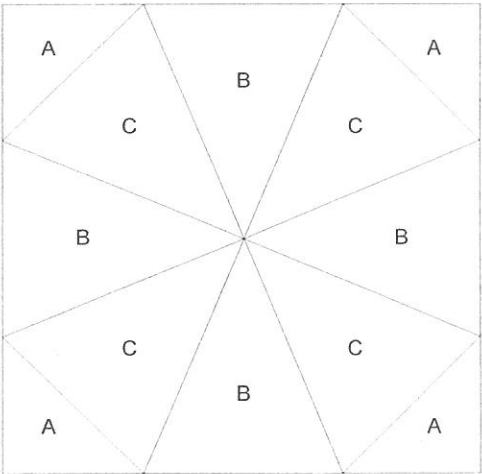

Key Block (41/100 actual size)

Cut 4 of each